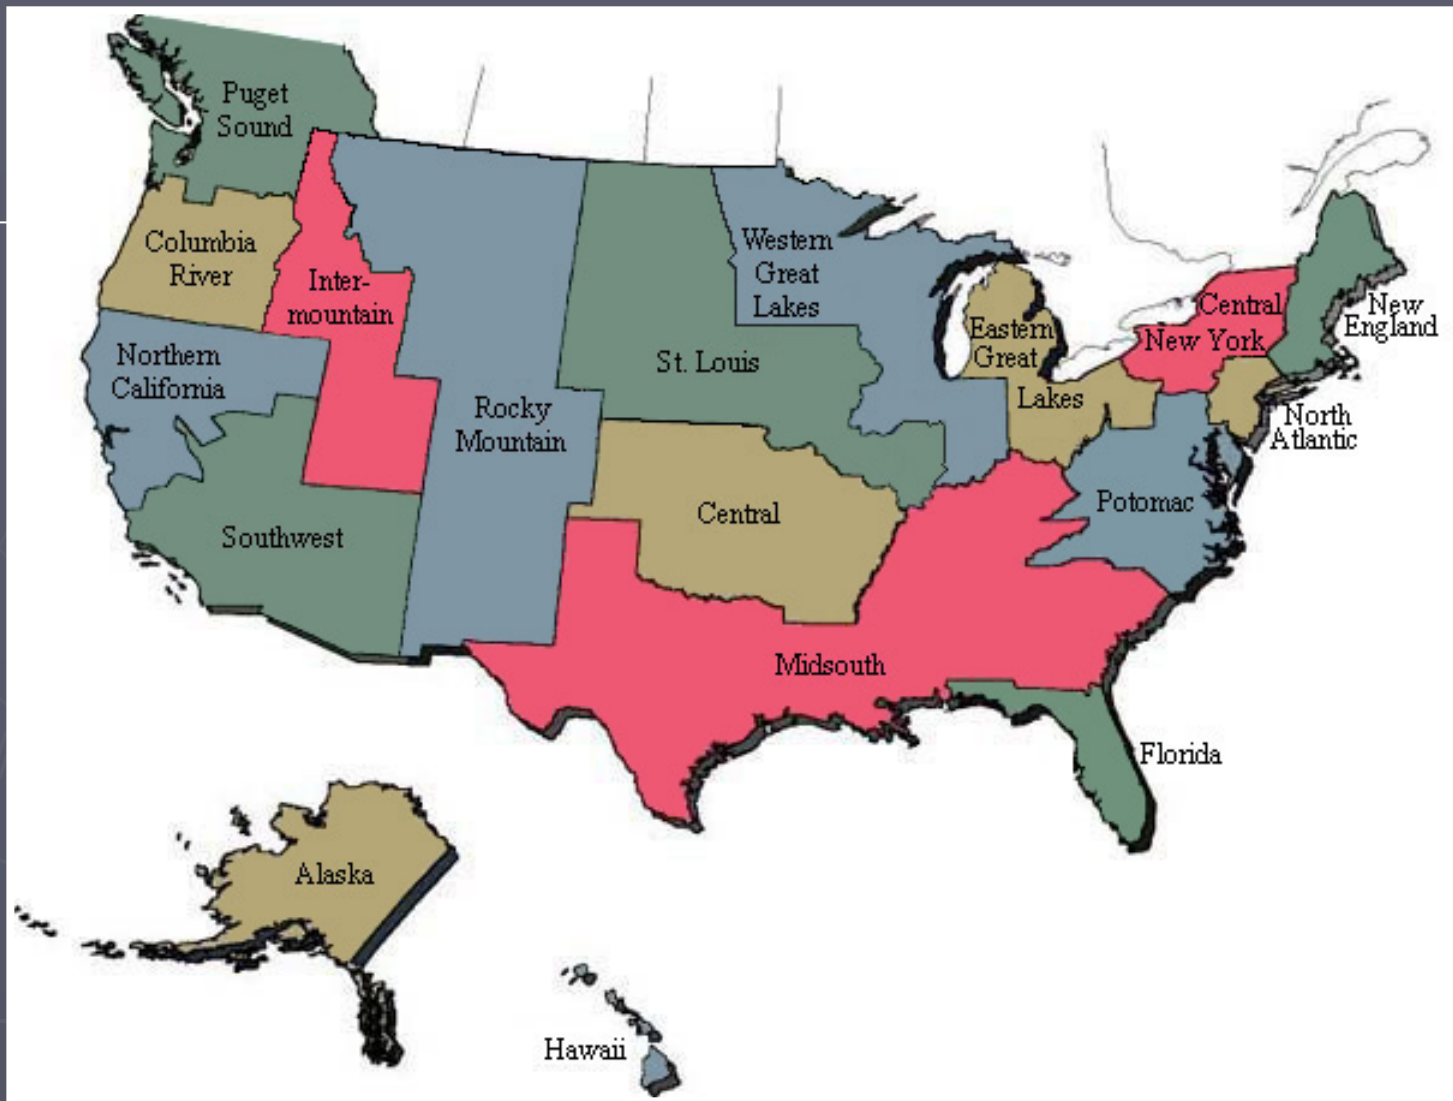

# ASPRS Regions

- ▶ Upper Midwest Chapter is part of the St. Louis Region
- ▶ Includes ND, SD, NE, IA, and portions of MO, and IL
- ▶ Provides support to the chapter and is the liaison to ASPRS National