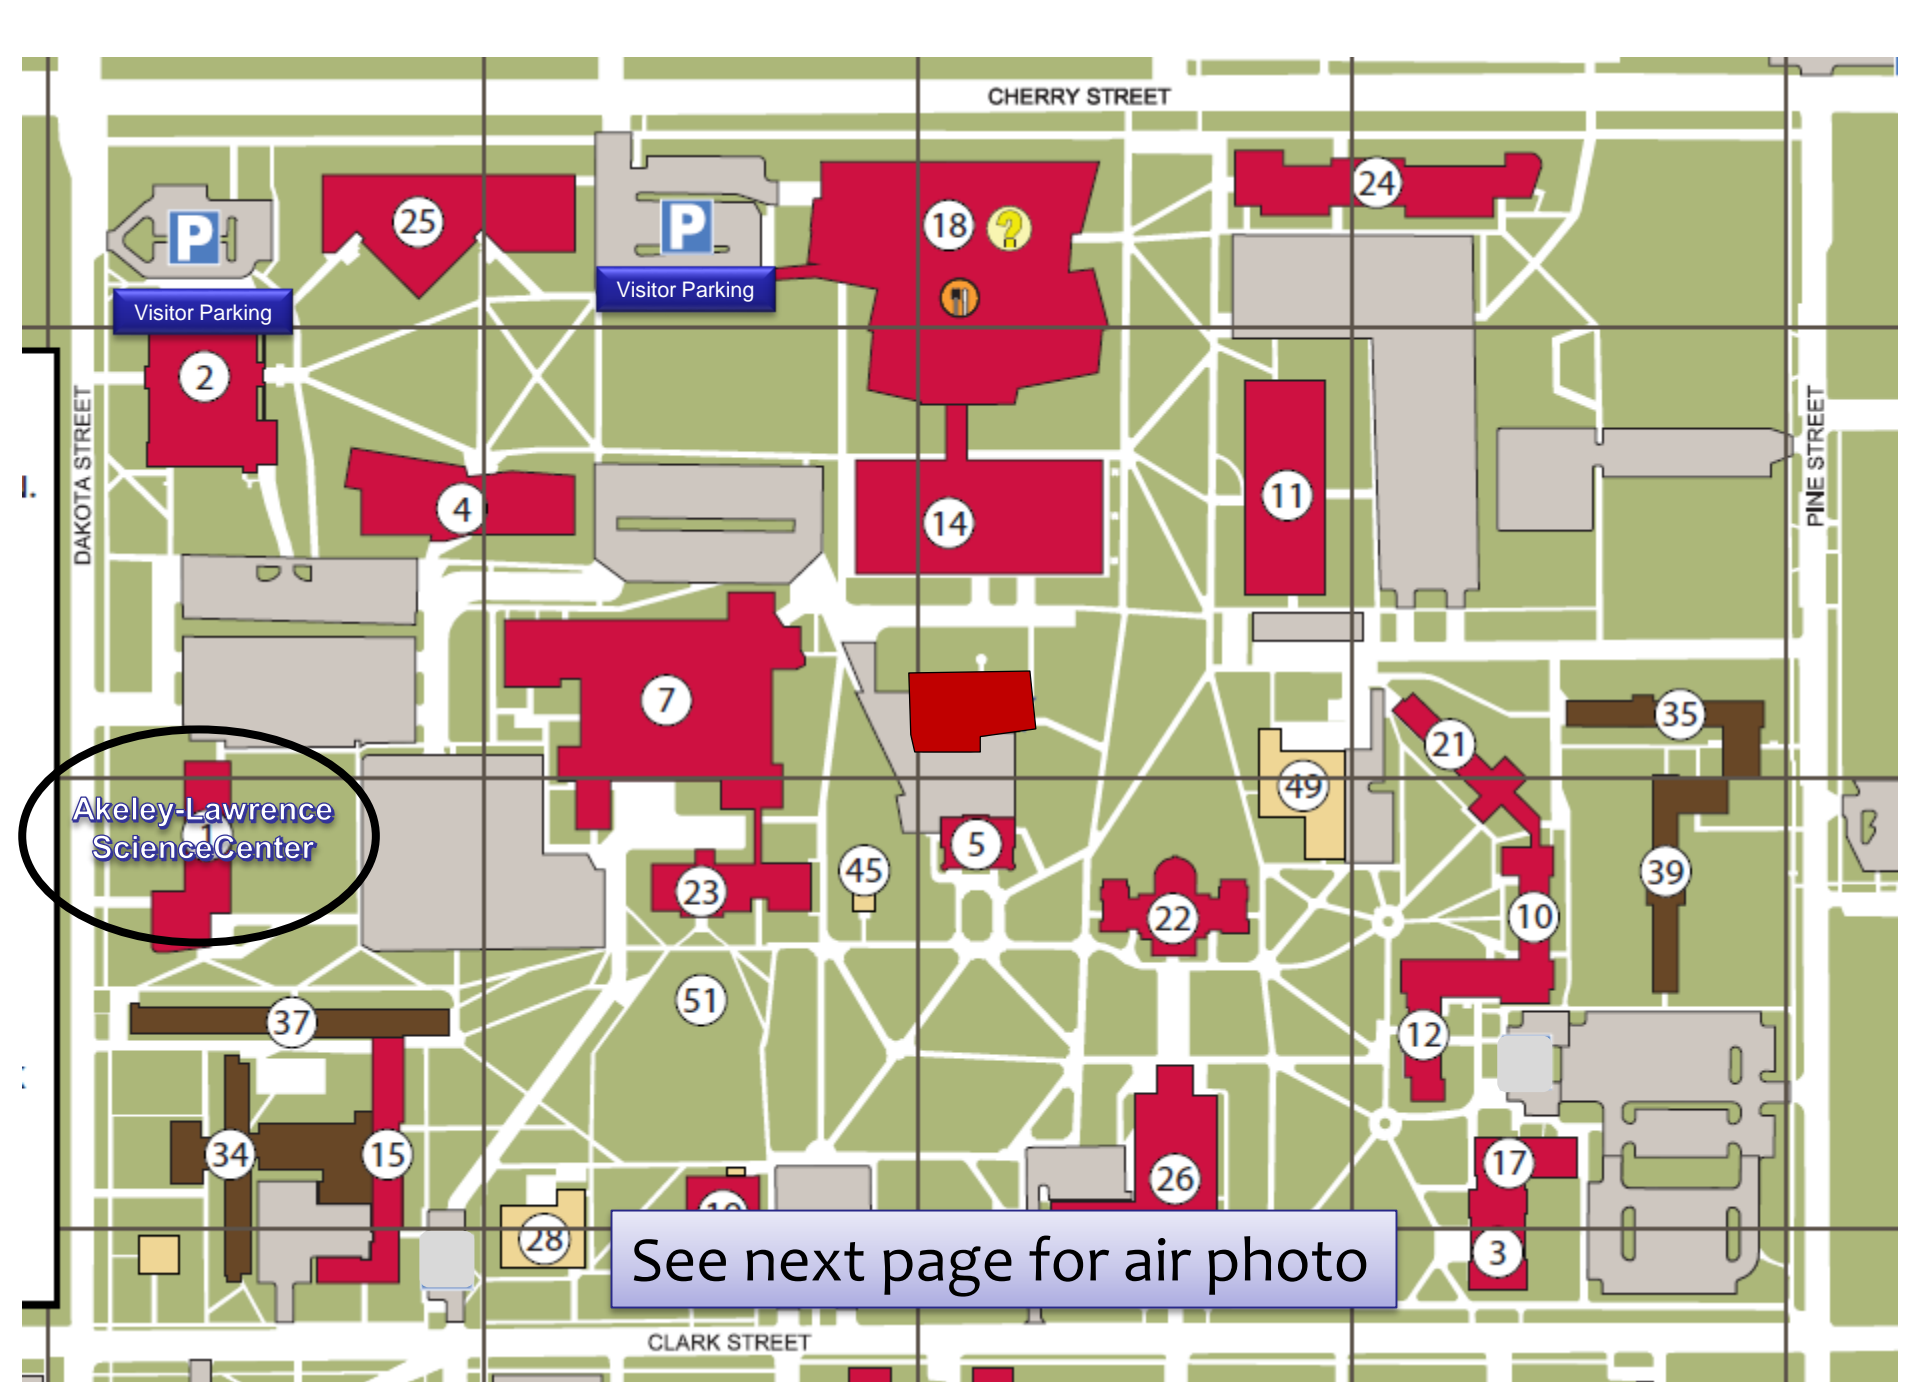

Dakota Dome

Akeley-Lawrence Science Center

See next page for building and parking info

CHERRY STREET

DAKOTA STREET

PINE STREET

CLARK STREET

Visitor Parking

Visitor Parking

Akeley-Lawrence
Science Center

See next page for air photo

2

25

18

24

4

28

19

26

17

3

Visitor Parking

P

P

Visitor Parking

Akeley - Lawrence
Science Center