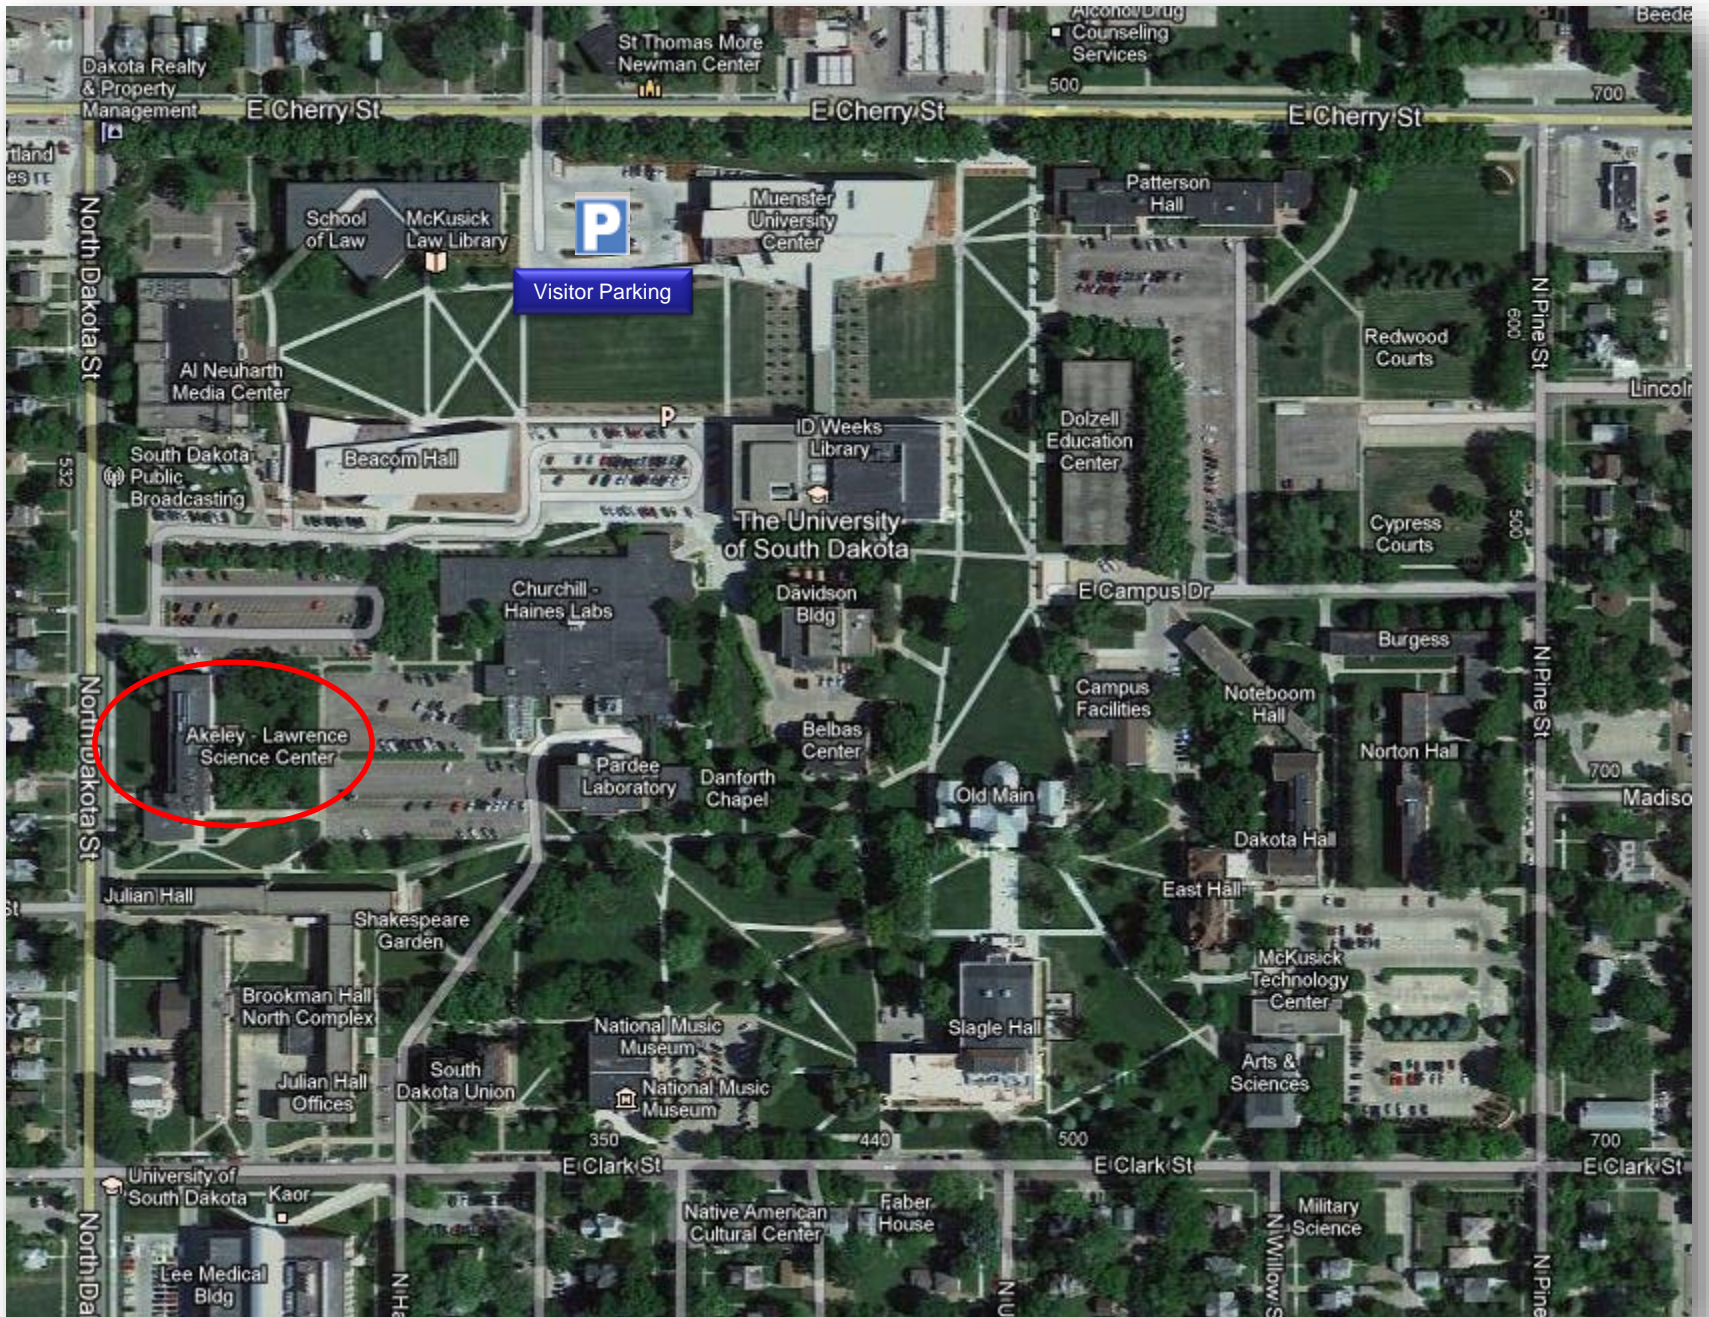

Dakota Dome

Akeley-Lawrence Science Center

See next page for building and parking info

CHERRY STREET

Muenster University Center

Visitor Parking

Akeley-Lawrence Science Center

See next page for air photo

CLARK STREET

DAKOTA STREET

PINE STREET

Visitor Parking

Akeley - Lawrence Science Center