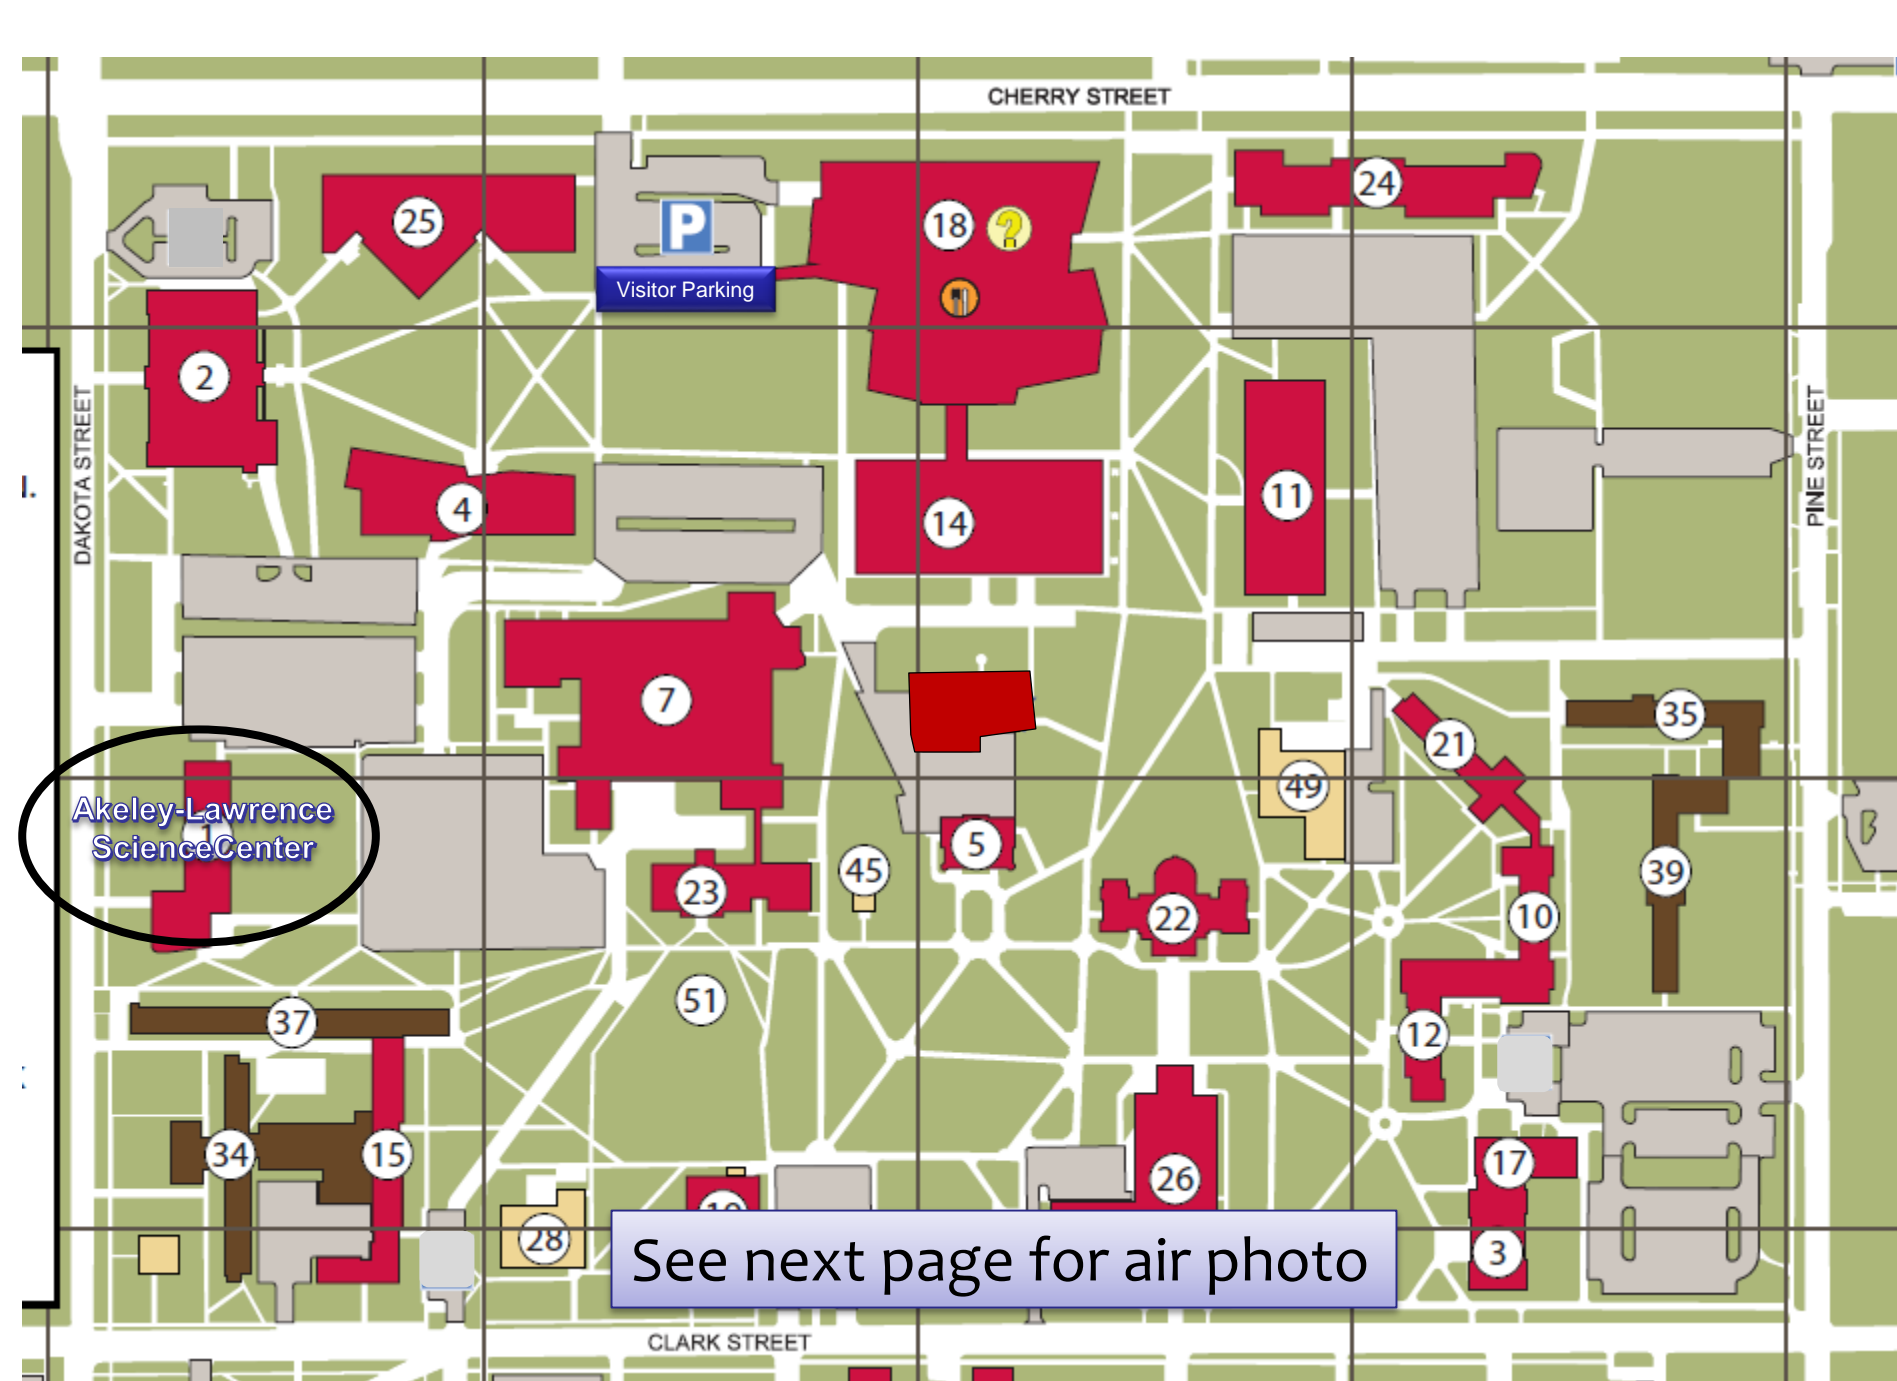

Dakota Dome

Akeley-Lawrence Science Center

See next page for building and parking info

Visitor Parking

Akeley - Lawrence Science Center