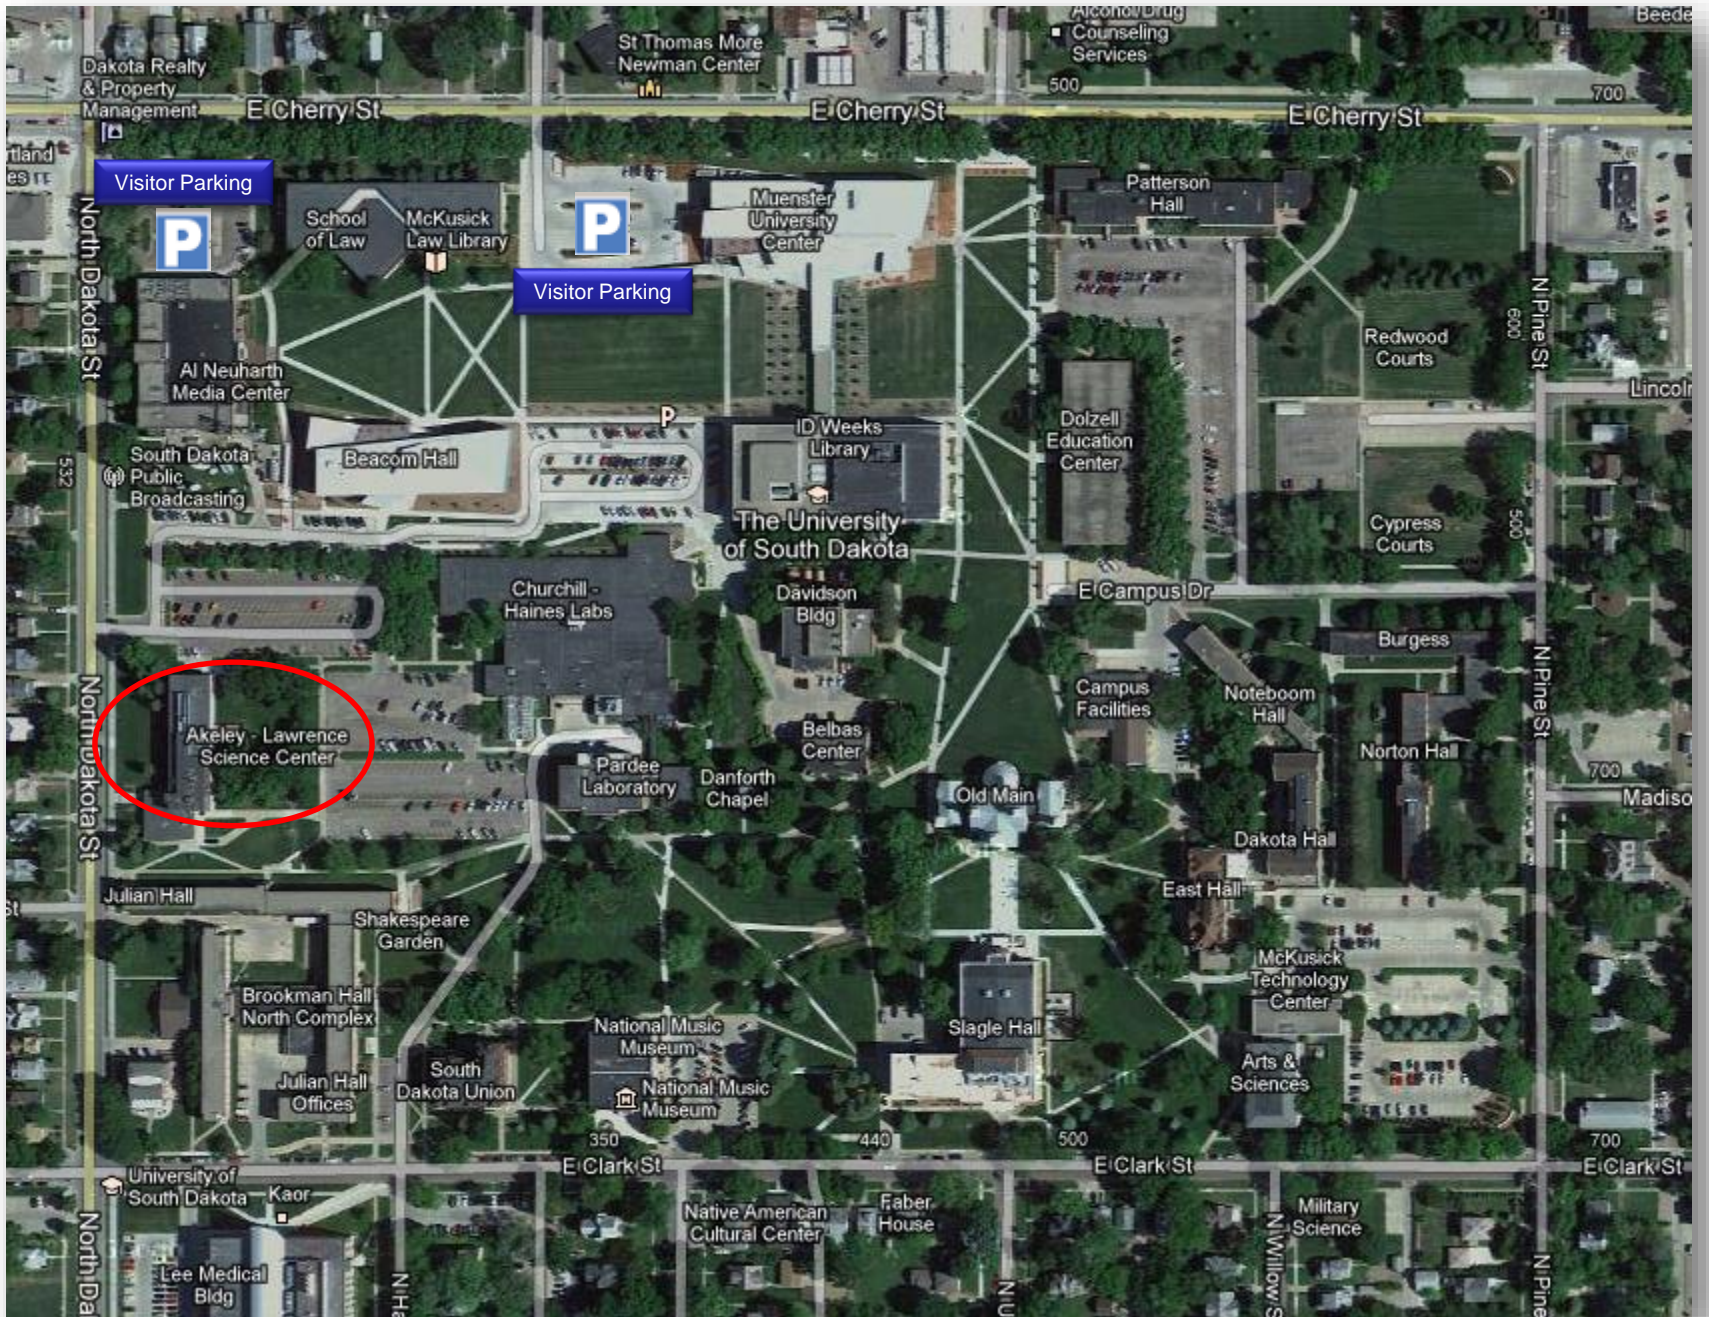

Dakota Dome

Akeley-Lawrence Science Center

See next page for building and parking info

CHERRY STREET

DAKOTA STREET

PINE STREET

CLARK STREET

Visitor Parking

22

10

39

37

51

12

34

15

28

19

26

17

3

Visitor Parking

P

P

Visitor Parking

Akeley - Lawrence
Science Center