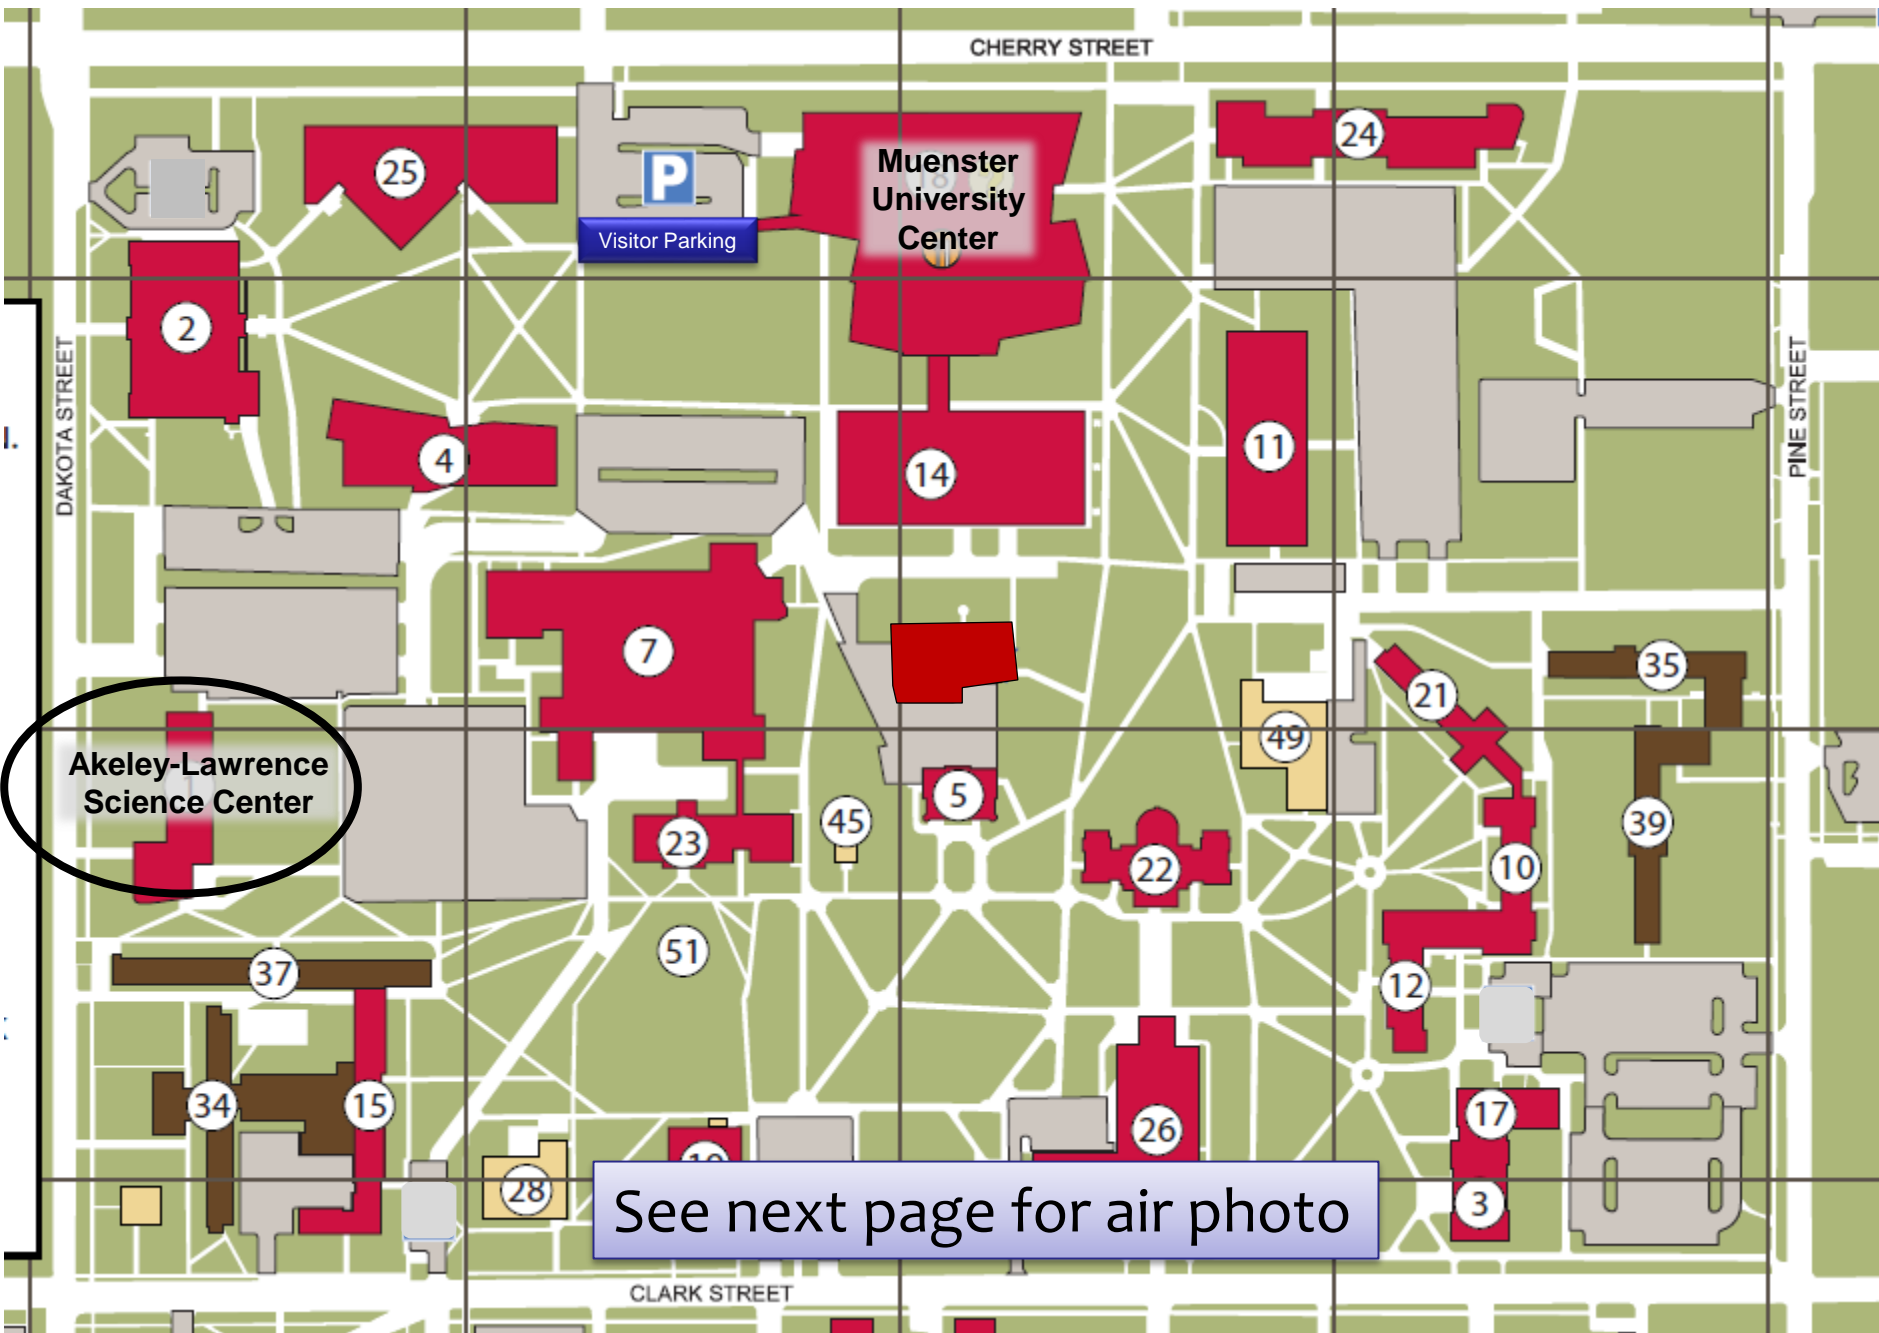

Dakota Dome

Akeley-Lawrence Science Center

See next page for building and parking info

CHERRY STREET

Muenster University Center

Visitor Parking

Akeley-Lawrence Science Center

See next page for air photo

CLARK STREET

DAKOTA STREET

PINE STREET

Visitor Parking

Akeley - Lawrence Science Center